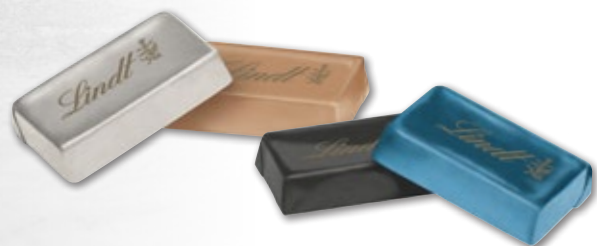

From
100 pieces!

NEW

Our own
Premium
Milk Chocolate
Recipe

A
round tin
as an Advent
Calendar – some-
thing completely
new!

single variety

Filling options

① Choco Company Premium milk chocolate bars,
4 standard motifs mixed

② Lindt milk chocolate bars,
4 standard motifs mixed

All Fairtrade cocoa may be replaced or mixed
with non-certified cocoa, on a mass balance basis.
info.fairtrade.net/sourcing FLO-ID 41801

Please pay attention to our
FSC®-certified products!

Lindt

1

Magnetic Tin Advent Calendar

A stylish combination of indulgence and exclusivity! This high-quality round metal tin features a practical magnetic ring that can be moved each day to mark the current Advent date. The festive design on the base and rim of the lid creates a seasonal look, while the large branding area on the lid provides ample space for your individual promotional message.